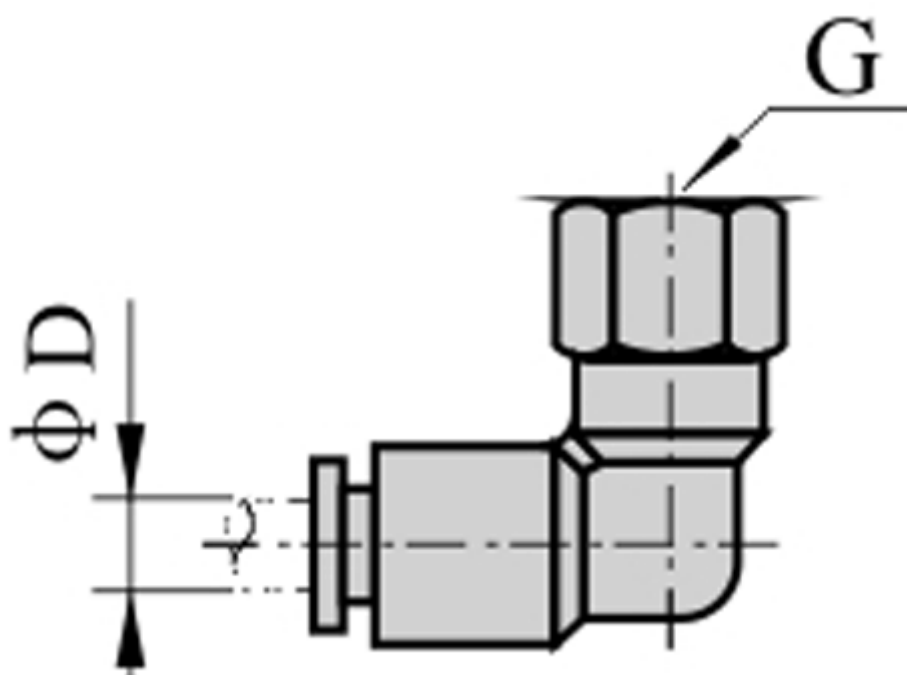

Article number: 58EPLF804

Description: Fitting EPLF804 female elbow connector
thread 1/2", tube diameter 8

Measures

D = 8
Thread = 1/2"